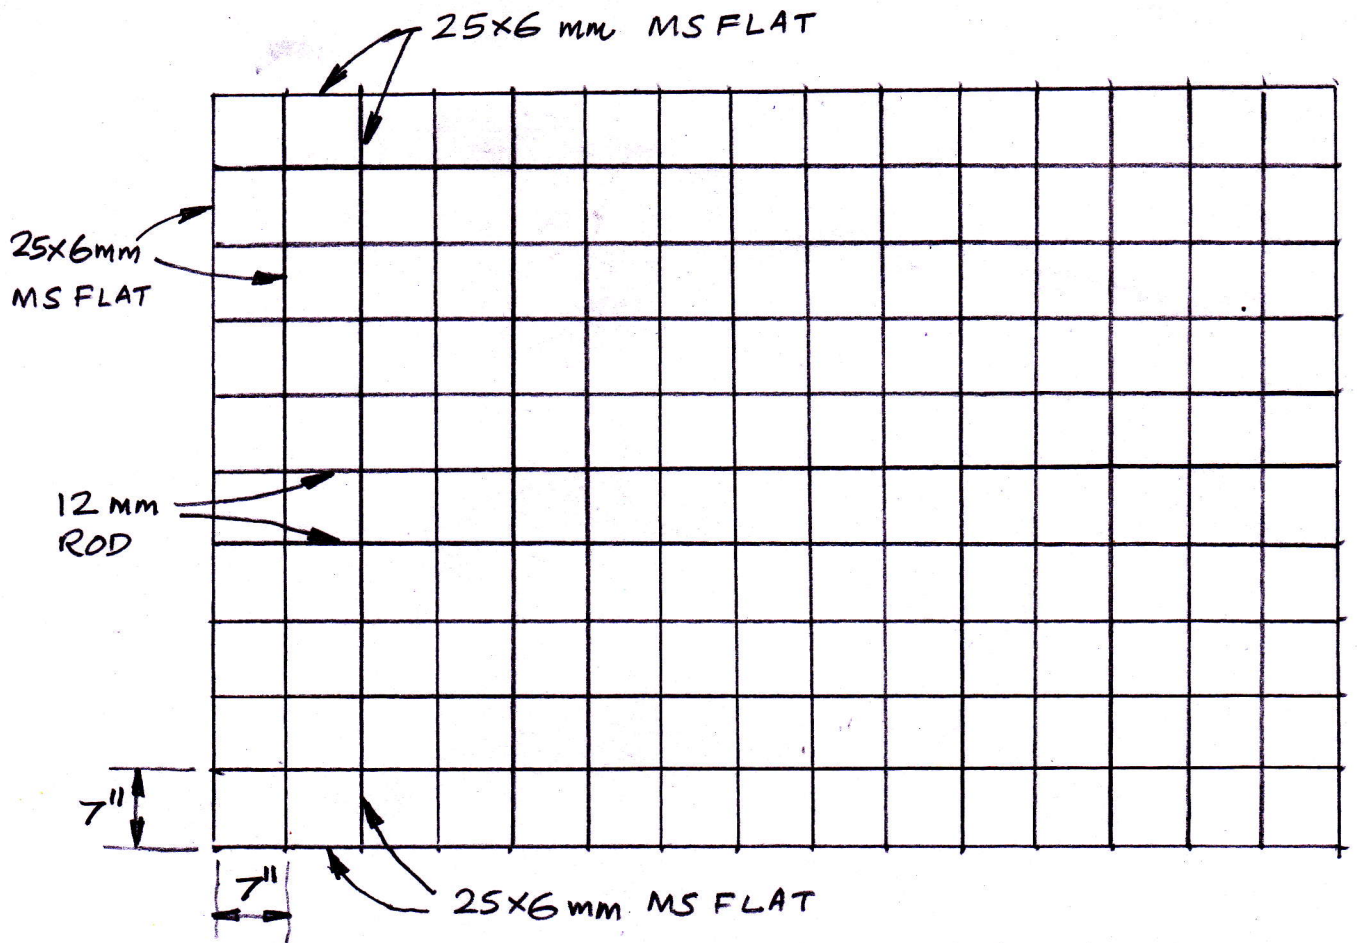

WINDOW GRILL DIMENSIONS

1) 118" x 61" (30 Nos)

2) 78½" x 61" (4 Nos)

* NOT TO SCALE

Signature

PRESIDENT
P.T.A.
COLLEGE OF ENGINEERING
KIDANGOOR.